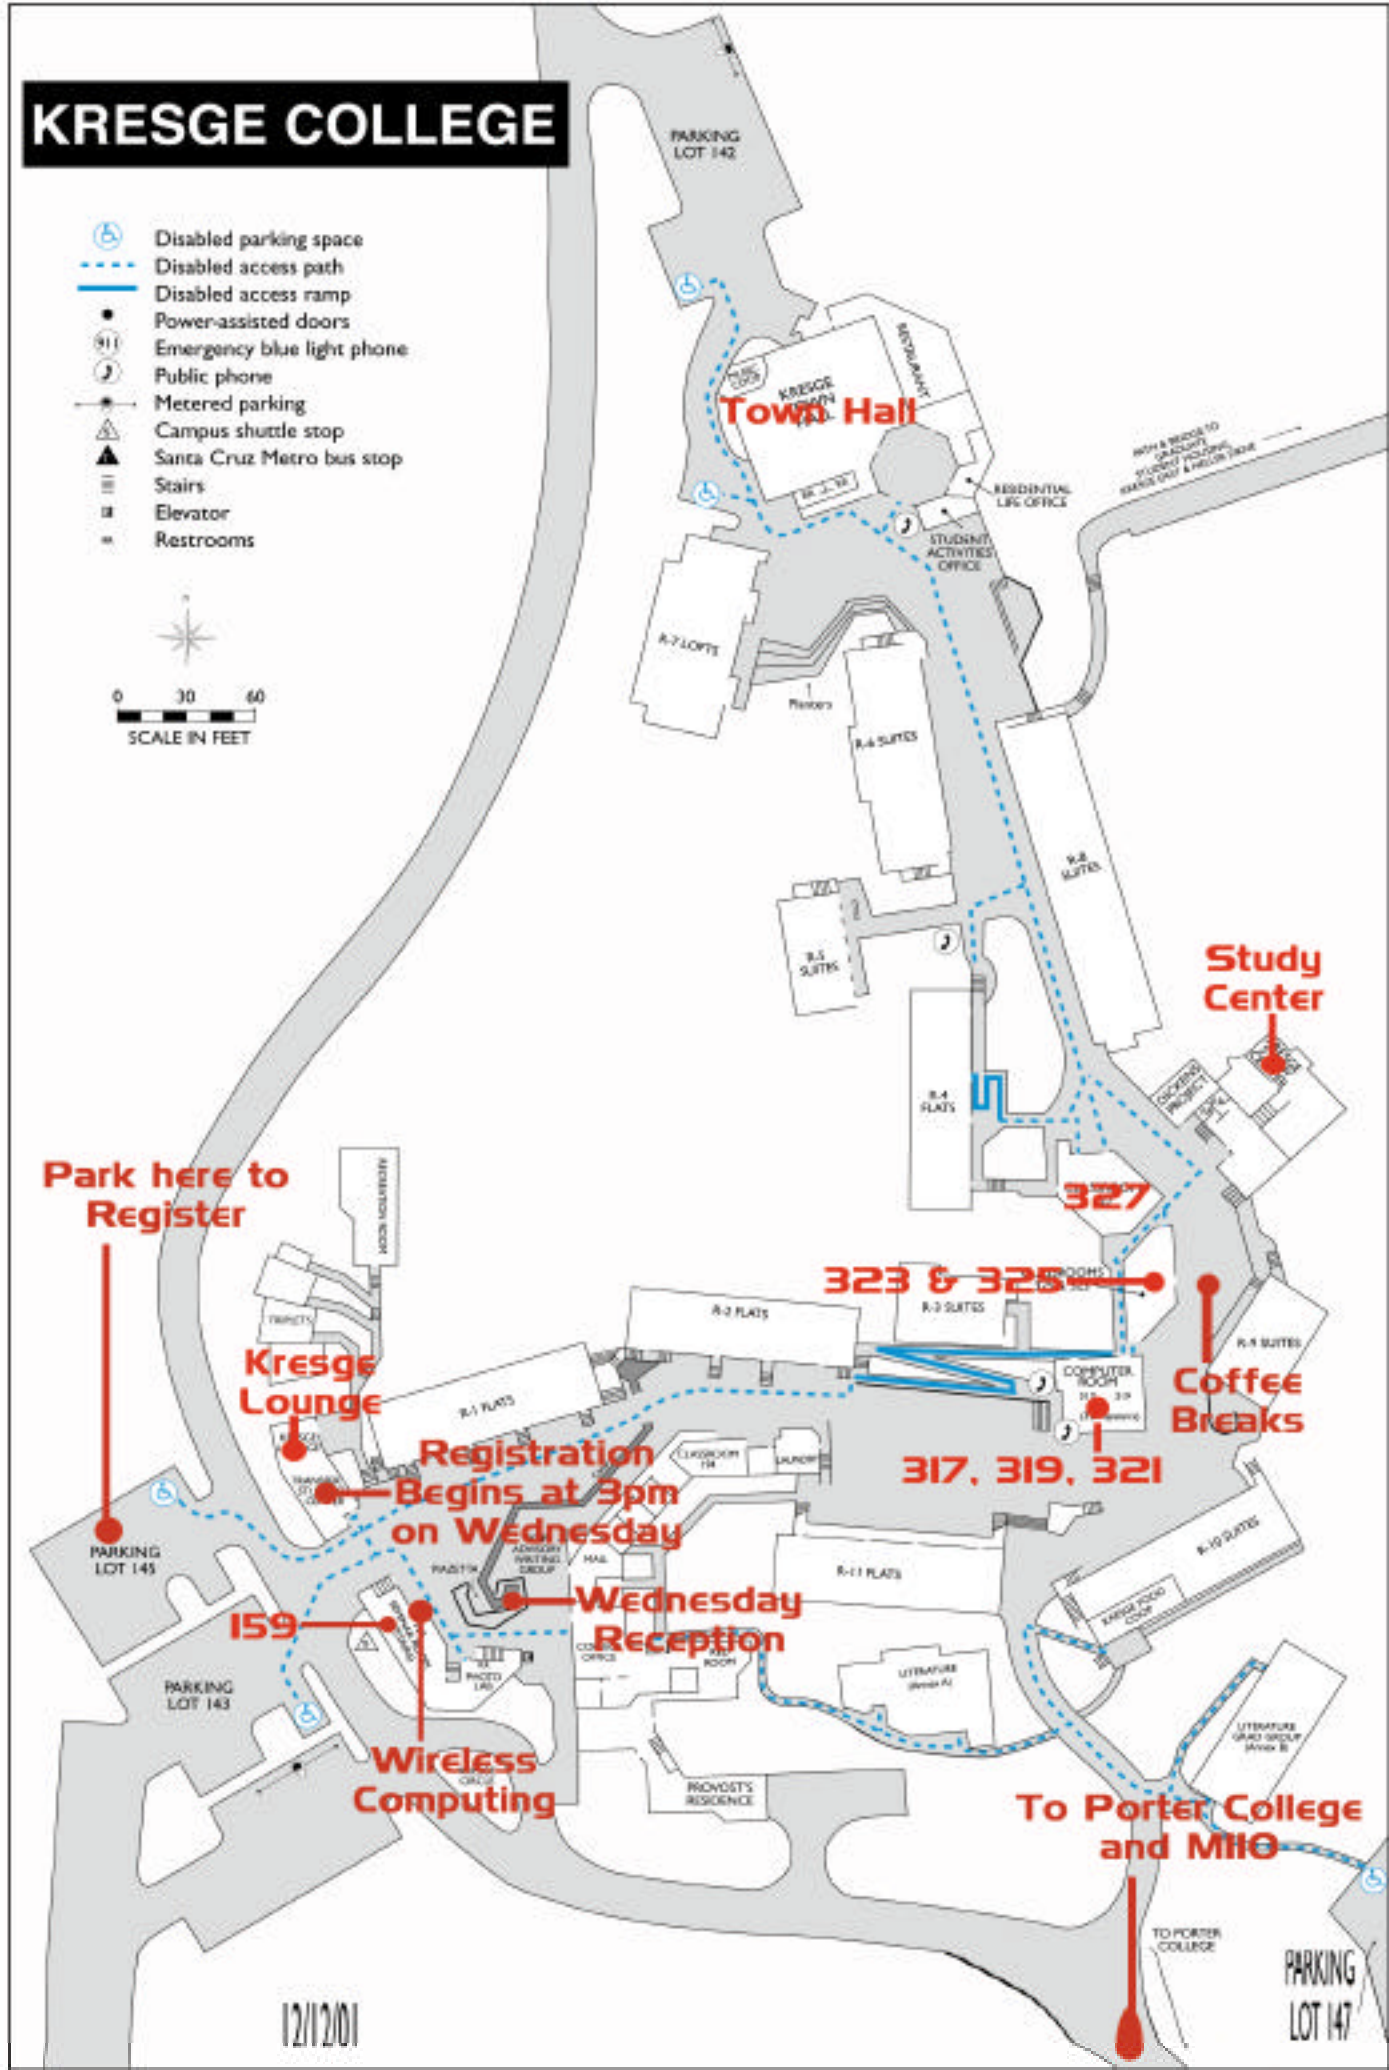

KRESGE COLLEGE

- Disabled parking space
- Disabled access path
- Disabled access ramp
- Power-assisted doors
- Emergency blue light phone
- Public phone
- Metered parking
- Campus shuttle stop
- Santa Cruz Metro bus stop
- Stairs
- Elevator
- Restrooms

12/12/01

PARKING LOT 147