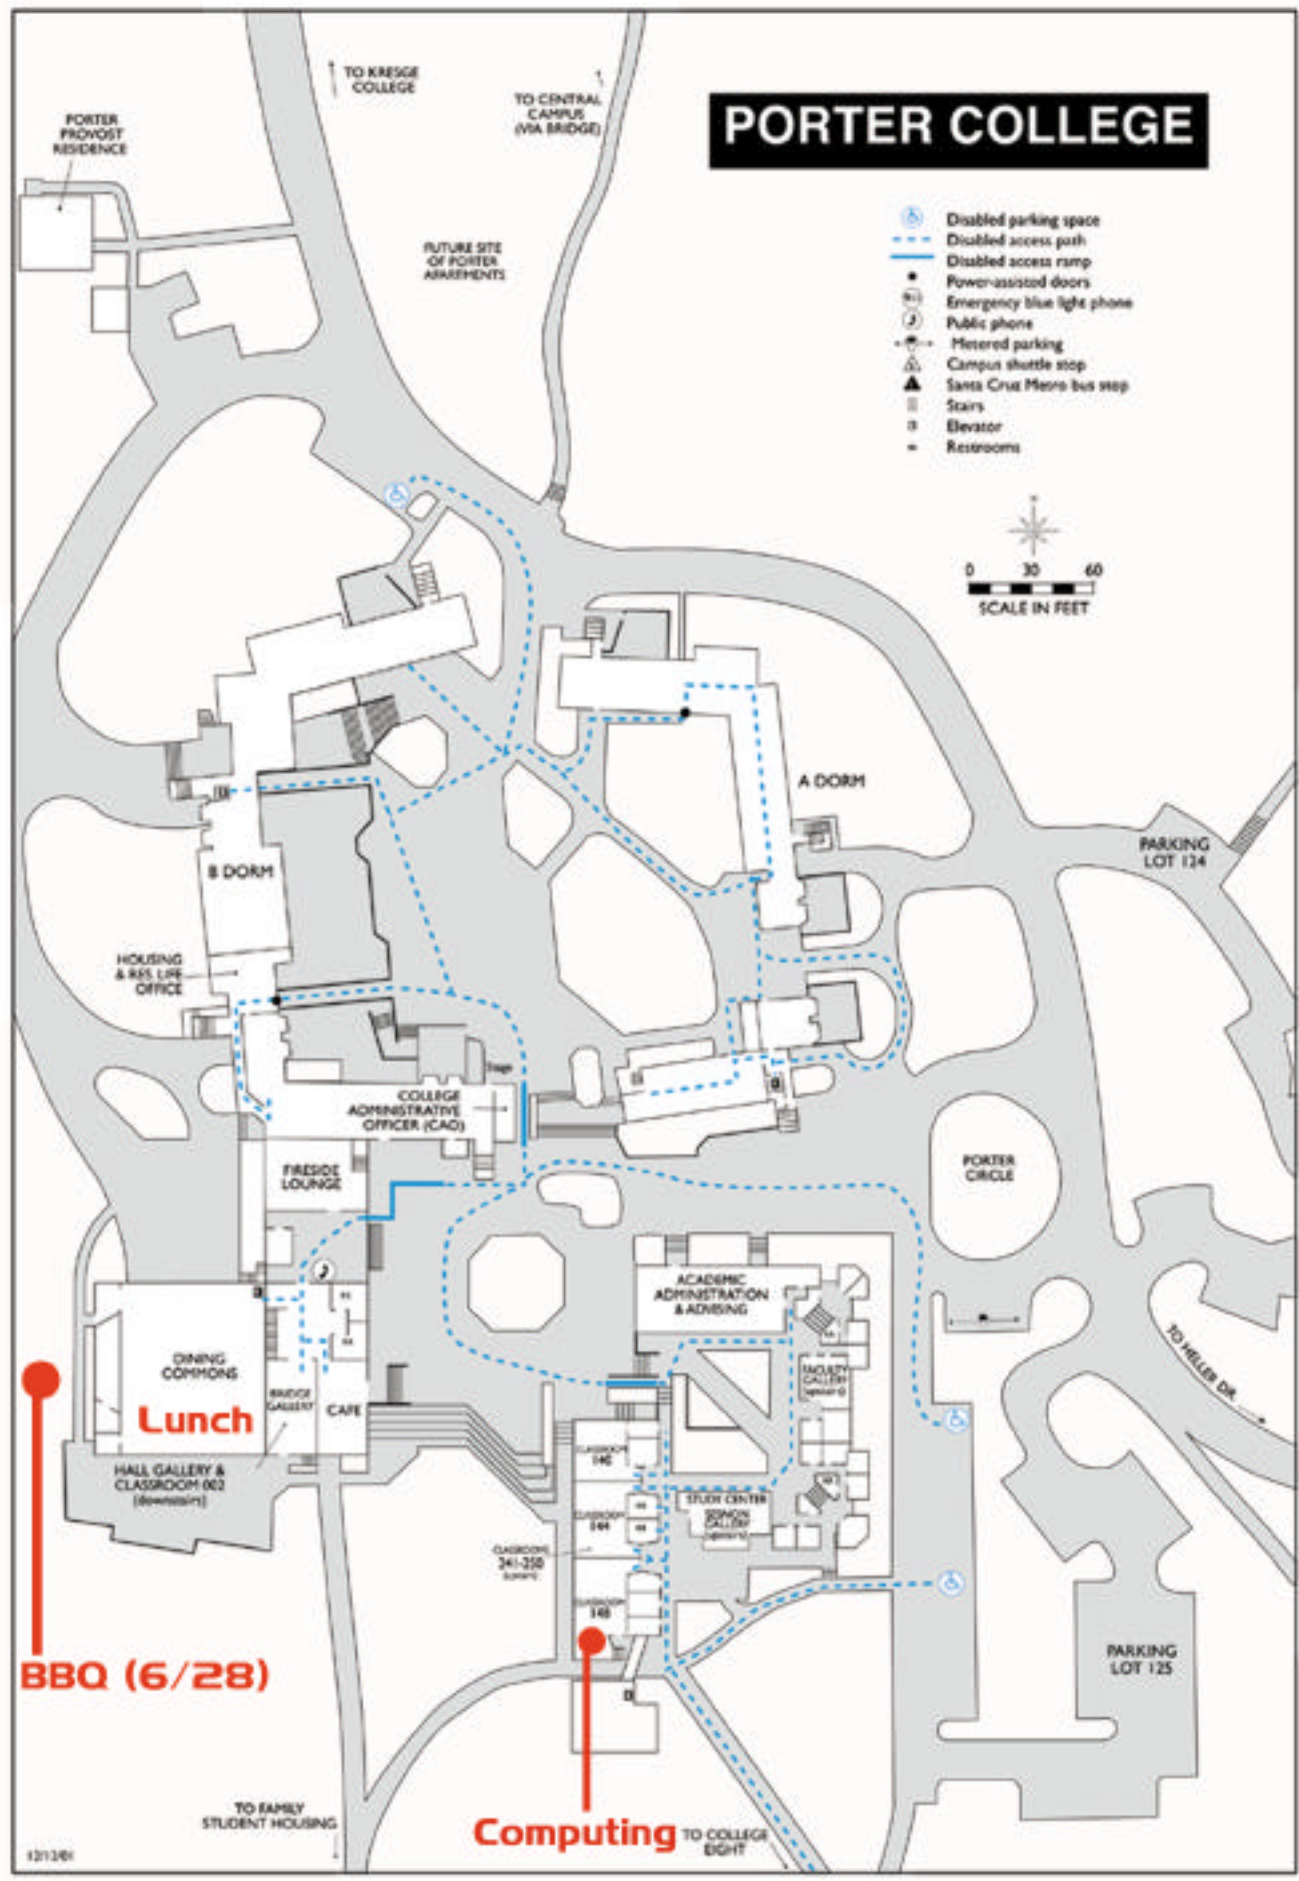

# PORTER COLLEGE

- Disabled parking space
- Disabled access path
- Disabled access ramp
- Power-assisted doors
- Emergency blue light phone
- Public phone
- Metered parking
- Campus shuttle stop
- Santa Cruz Metro bus stop
- Stairs
- Elevator
- Restrooms

**Lunch**

**BBQ (6/28)**

**Computing**