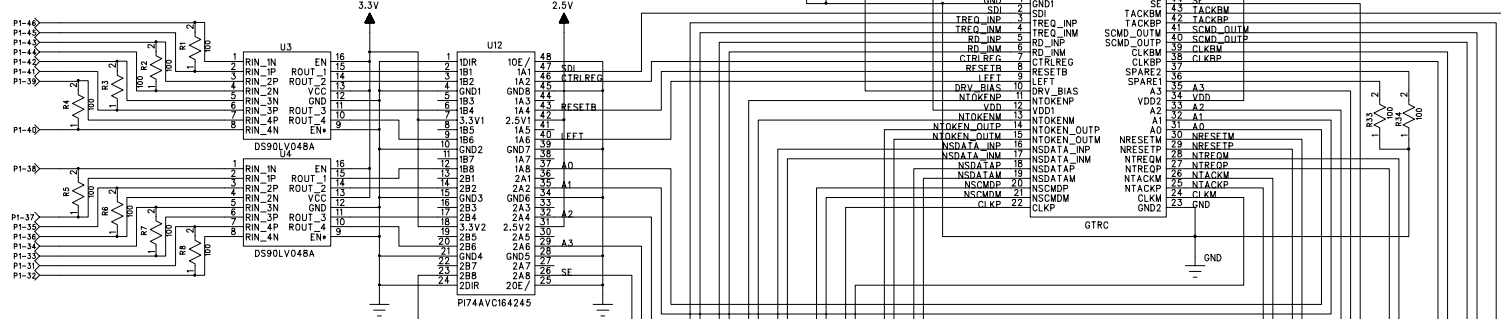

C

C

B

B

A

A

REVISION RECORD			
LTR	ECO NO:	APPROVED:	DATE:

GTRC Probes Filtering

LVDS Power Filtering

Power Supply Filtering

Shifter Power Filtering

COMPANY:			
TITLE:			
GTRC Probecard			
DRAWN: S. Kachiguin	DATED: 08/24/01	CODE:	REV:
CHECKED: Masa	DATED: 01/25/02	SIZE:	DRAWING NO:
QUALITY CONTROL:	DATED:	SCALE:	SHEET: OF
RELEASED:	DATED:		