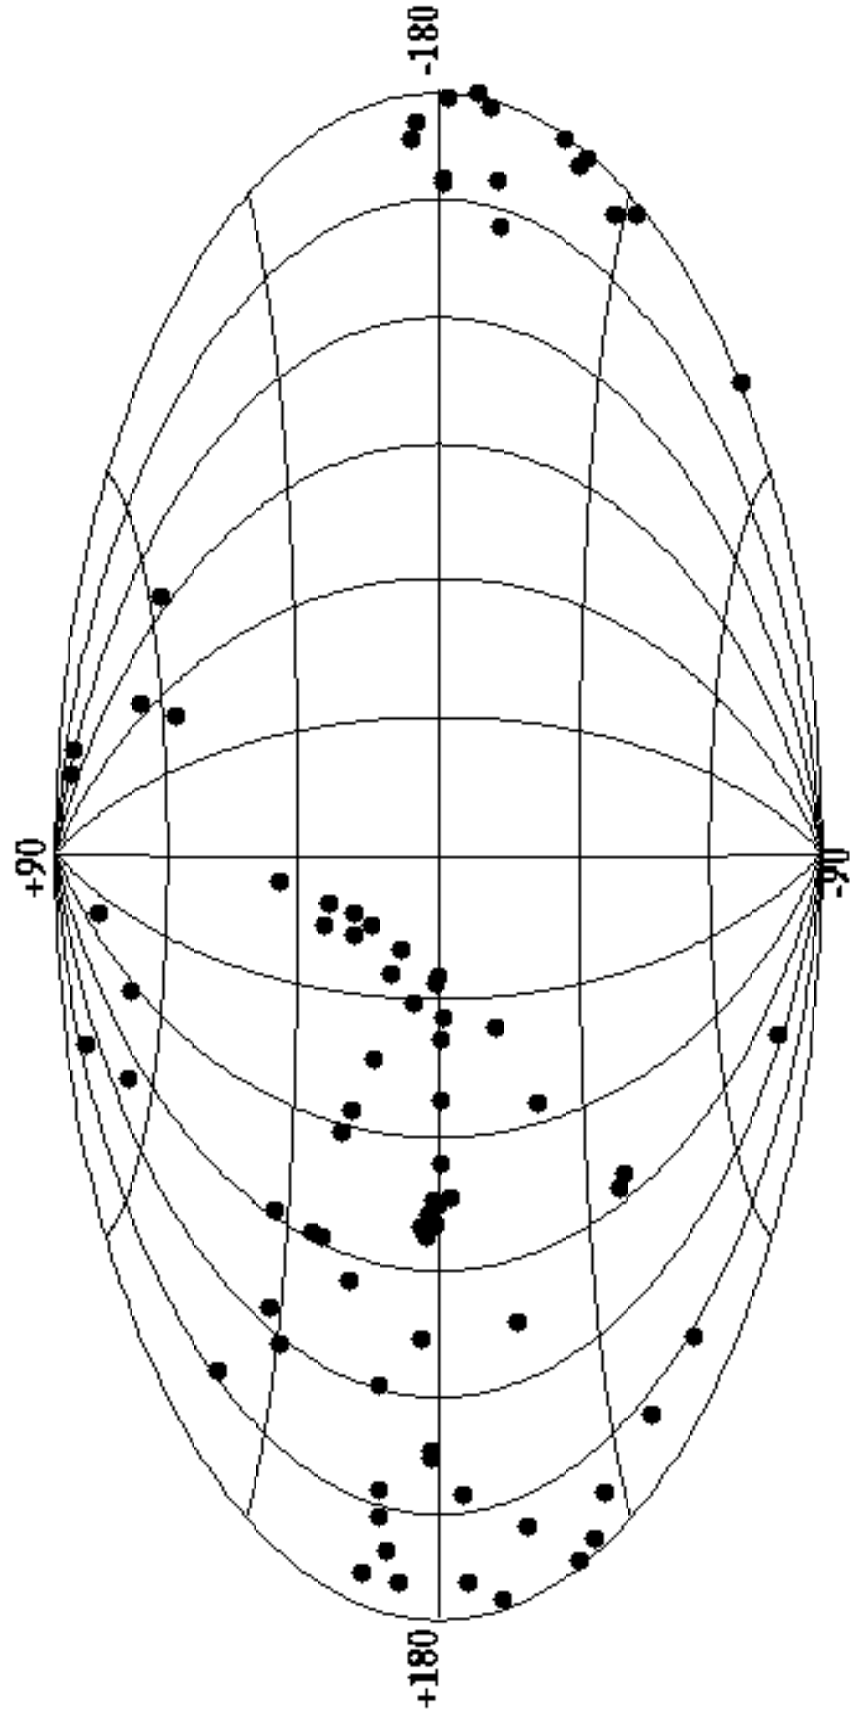

Third EGRET Catalog

$E > 100$ MeV

3rd Egret Catalog: Unidentified Sources DEC > -10 deg

Declination of Egret Units

dec
Nent = 80
Mean = 25.33
RMS = 24.38

Photon Spectral Index

alpha
Nent = 76
Mean = 2.429
RMS = 0.424

95% confidence radius

16

th95
Nent = 80
Mean = 0.6705
RMS = 0.2375

EGR ET unid significance

sig
Nent = 79
Mean = 0.4256
RMS = 0.9647

3EG J2314+4426

Galactic Coordinates

EGRET unids near Galactic Plane