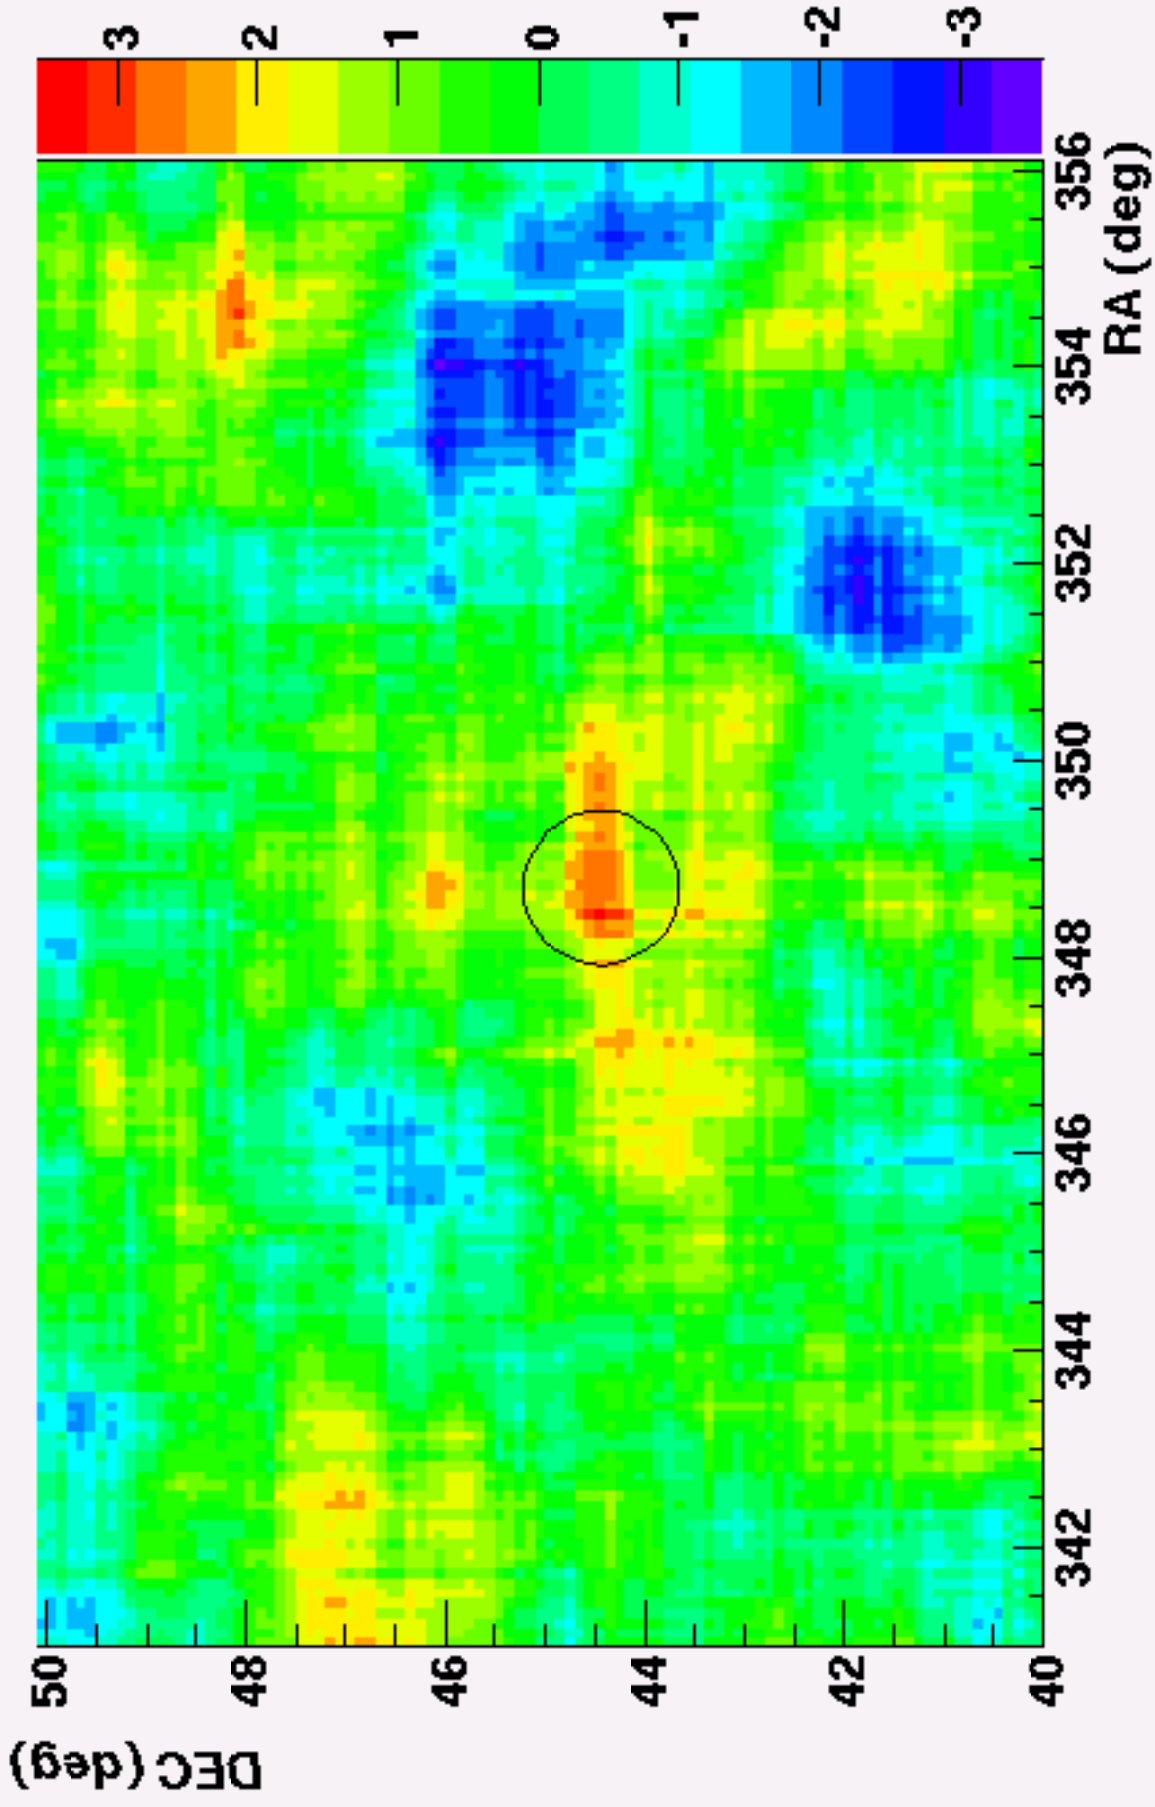

Third EGRET Catalog

$E > 100$ MeV

3rd Egret Catalog: Unidentified Sources DEC > -10 deg

Declination of Egret Units

dec
Nent = 80
Mean = 25.33
RMS = 24.38

Photon Spectral Index

alpha
Nent = 76
Mean = 2.429
RMS = 0.424

95% confidence radius

16

th95
Nent = 80
Mean = 0.6705
RMS = 0.2375

EGR ET unid significance

sig
Nent = 79
Mean = 0.4256
RMS = 0.9647

3EG J2314+4426

Galactic Coordinates

EGRET unids near Galactic Plane