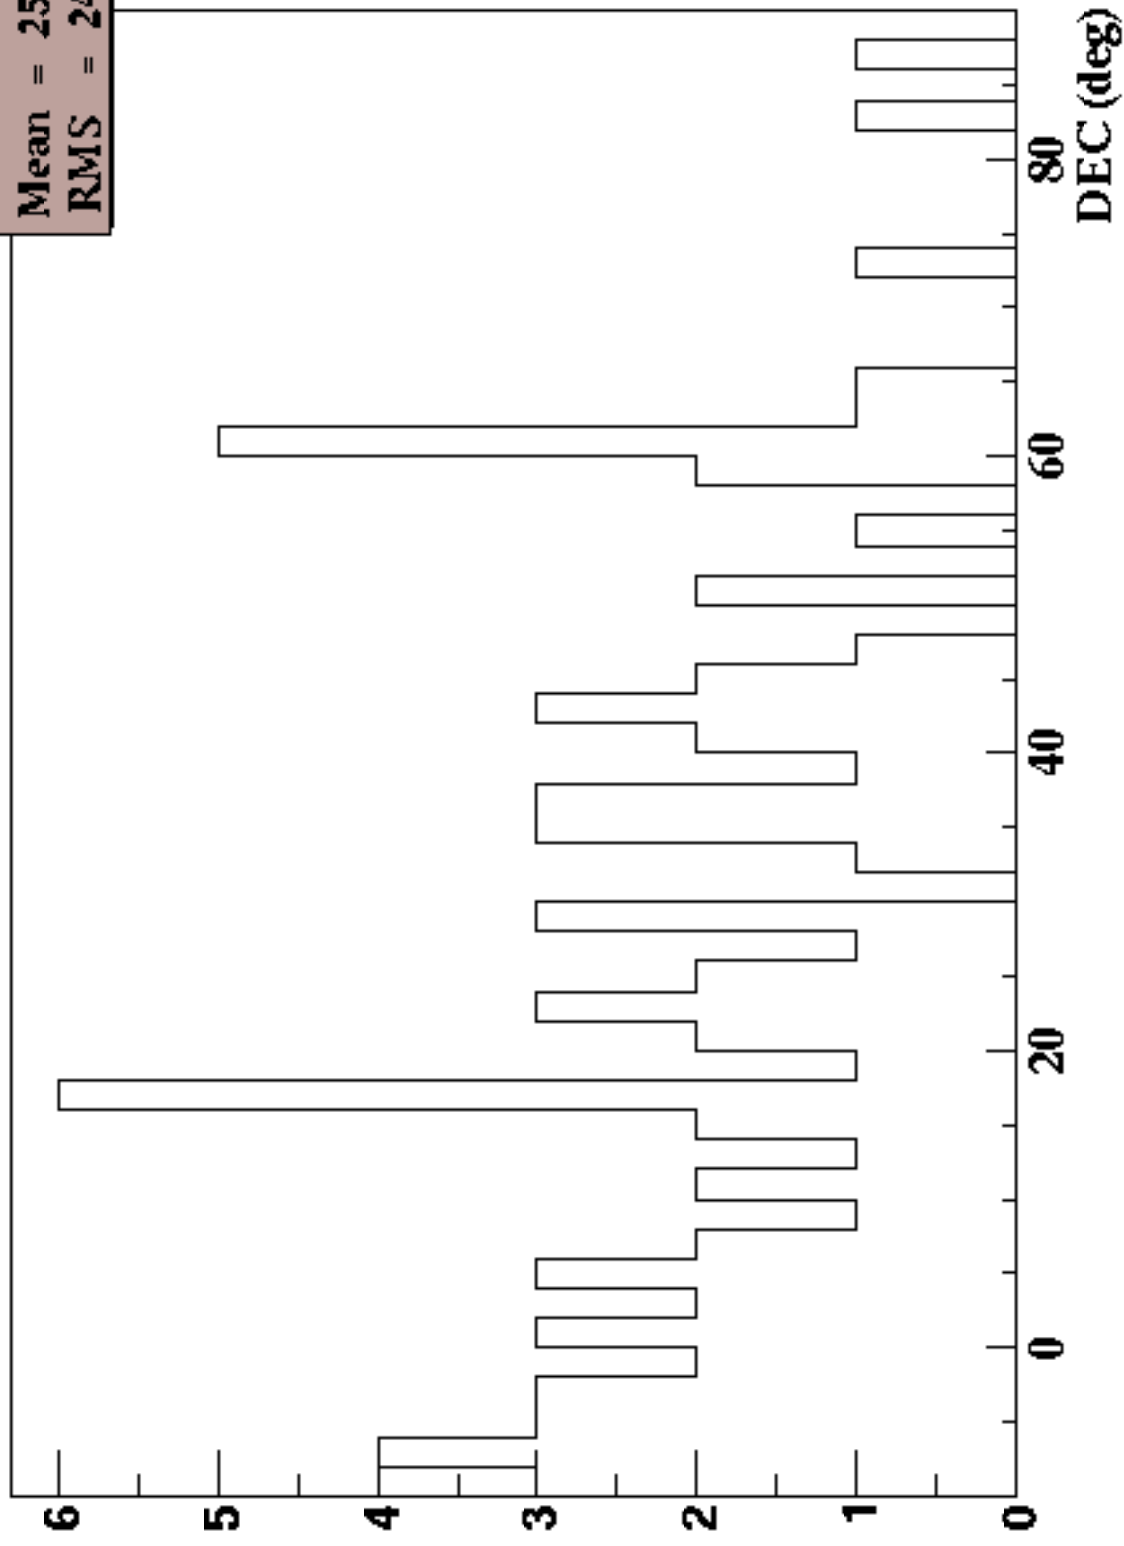

Third EGRET Catalog

$E > 100$ MeV

3rd Egret Catalog: Unidentified Sources DEC > -10 deg

Declination of Egret Units

dec
Nent = 80
Mean = 25.33
RMS = 24.38

Photon Spectral Index

alpha
Nent = 76
Mean = 2.429
RMS = 0.424

95% confidence radius

16

th95
Nent = 80
Mean = 0.6705
RMS = 0.2375

EGR ET unid significance

sig
Nent = 79
Mean = 0.4256
RMS = 0.9647

3EG J2314+4426

Galactic Coordinates

EGRET unids near Galactic Plane