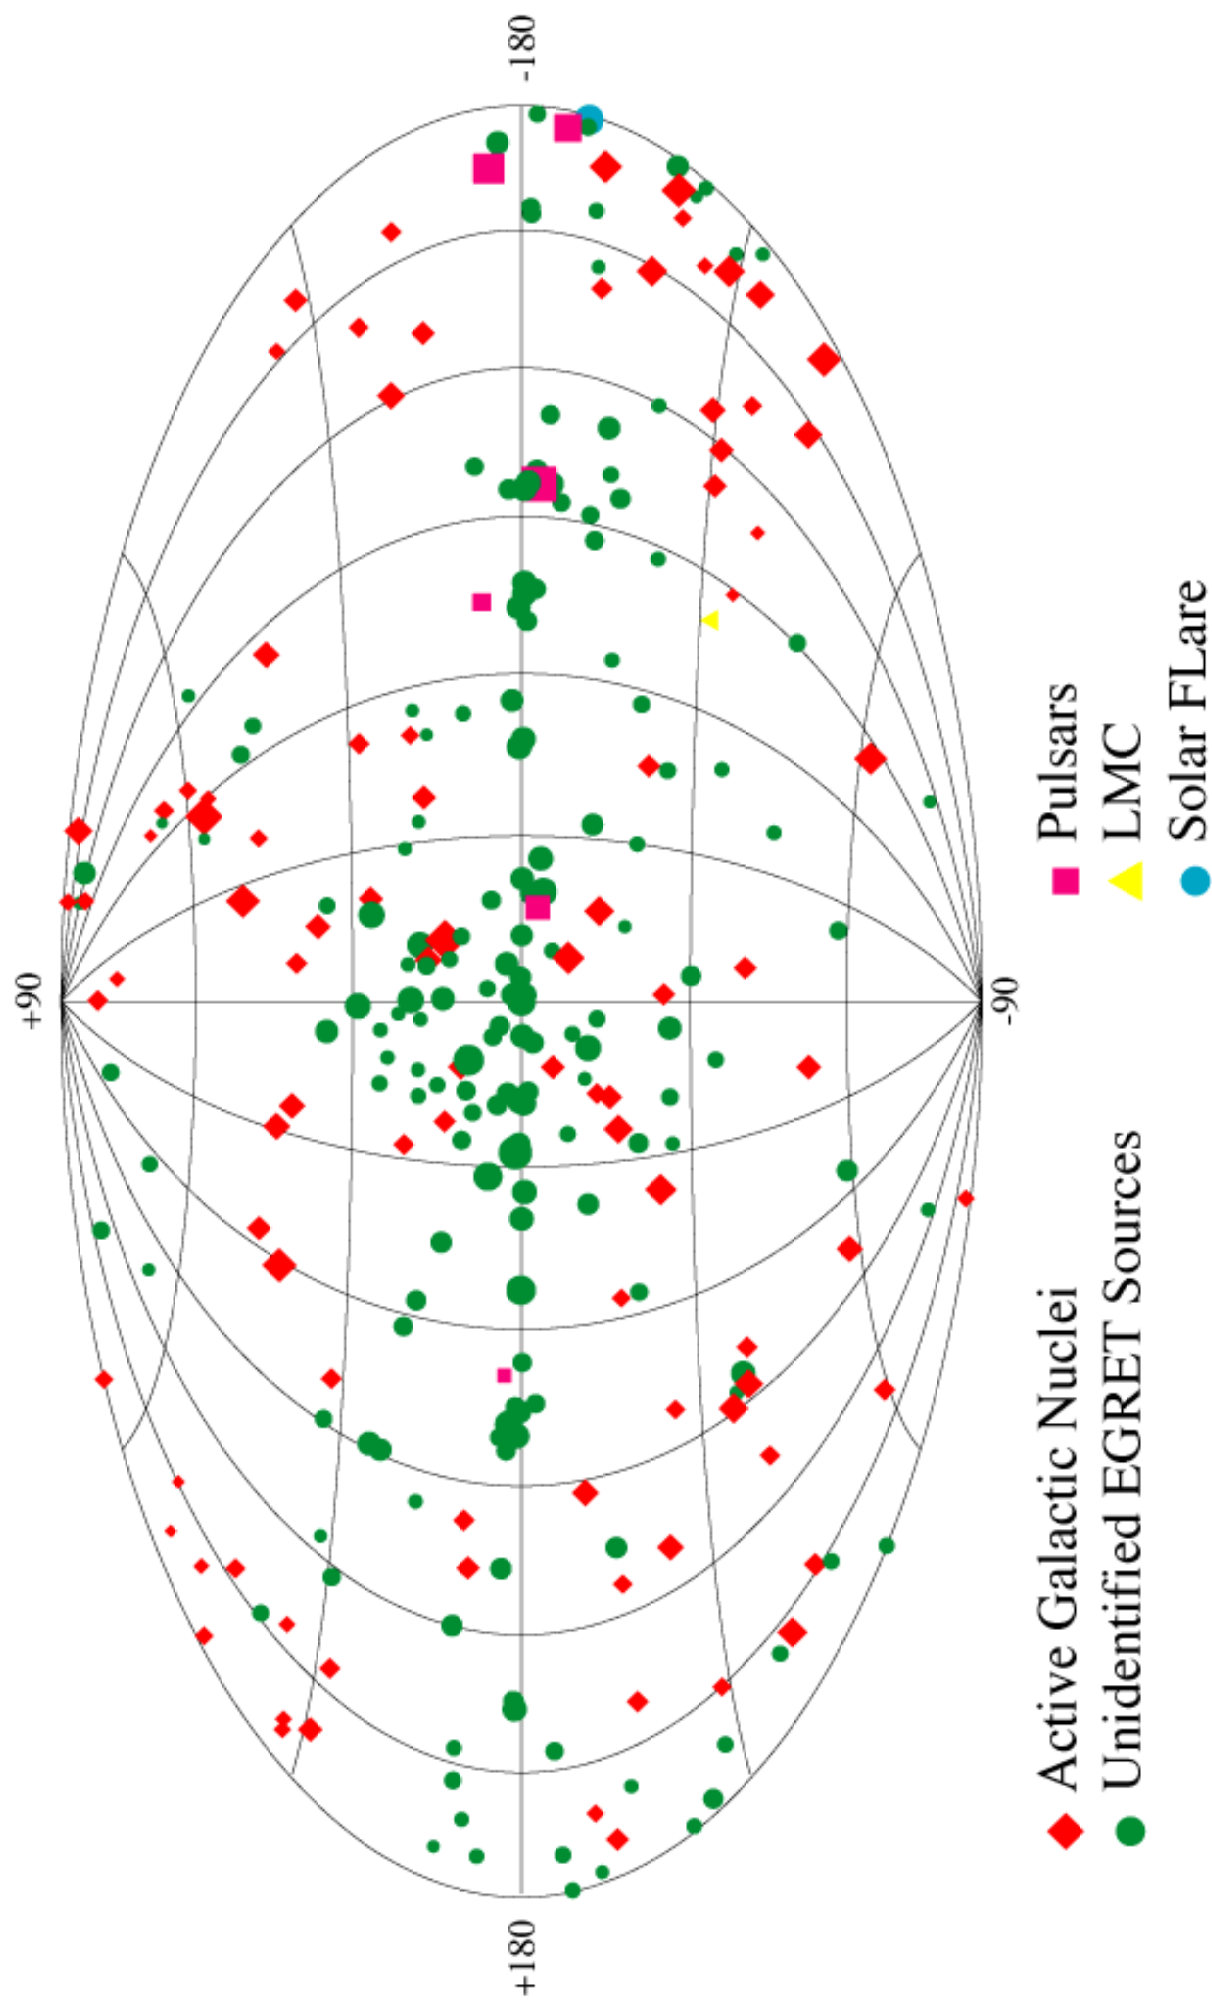

Third EGRET Catalog

$E > 100$ MeV

3rd Egret Catalog: Unidentified Sources DEC > -10 deg

Declination of Egret Units

dec
Nent = 80
Mean = 25.33
RMS = 24.38

Photon Spectral Index

alpha
Nent = 76
Mean = 2.429
RMS = 0.424

95% confidence radius

16

th95
Nent = 80
Mean = 0.6705
RMS = 0.2375

EGR ET unid significance

sig
Nent = 79
Mean = 0.4256
RMS = 0.9647

3EG J2314+4426

Galactic Coordinates

EGRET unids near Galactic Plane