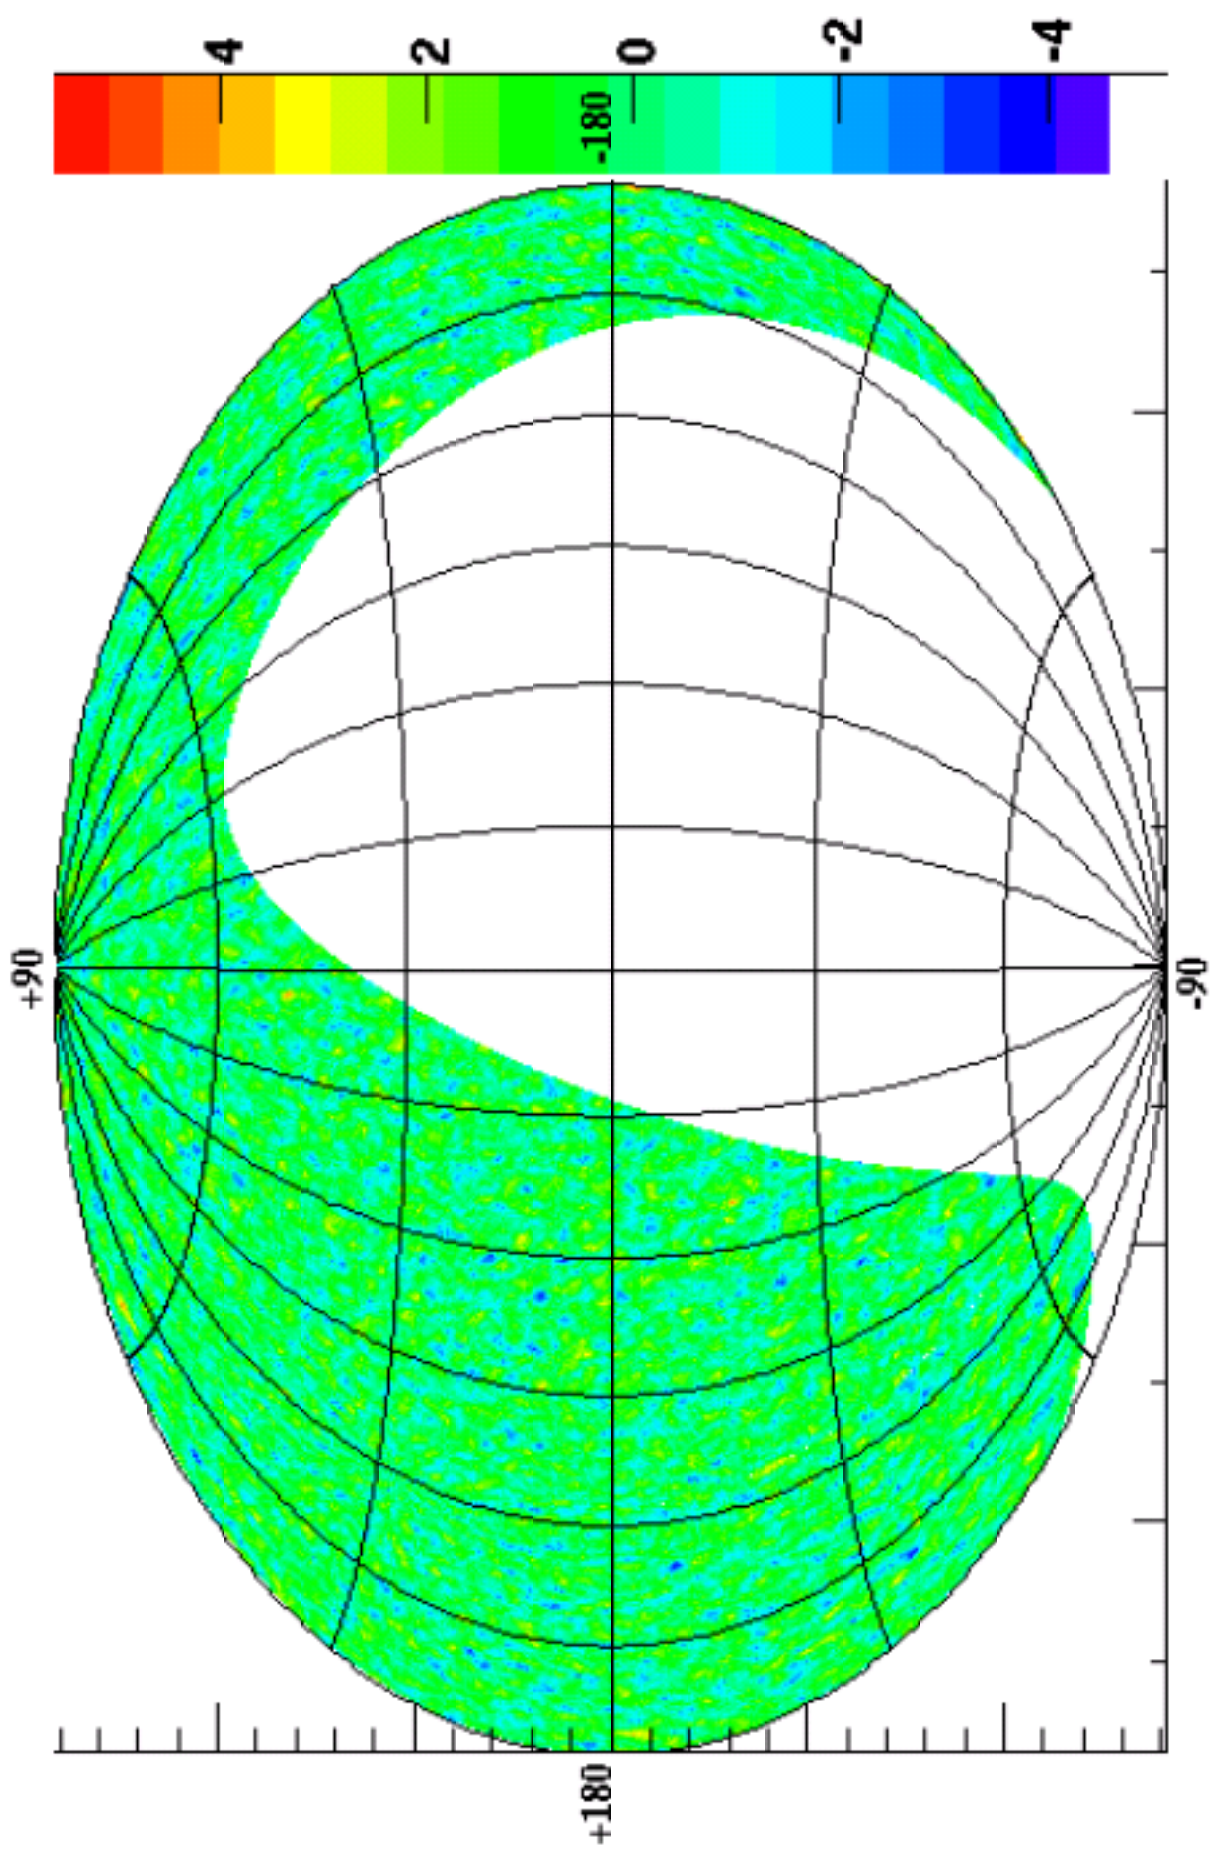

Third EGRET Catalog

$E > 100$ MeV

3rd Egret Catalog: Unidentified Sources DEC > -10 deg

Declination of Egret Units

dec
Nent = 80
Mean = 25.33
RMS = 24.38

Photon Spectral Index

alpha
Nent = 76
Mean = 2.429
RMS = 0.424

95% confidence radius

16

th95
Nent = 80
Mean = 0.6705
RMS = 0.2375

EGR ET unid significance

sig
Nent = 79
Mean = 0.4256
RMS = 0.9647

3EG J2314+4426

Galactic Coordinates

EGRET unids near Galactic Plane