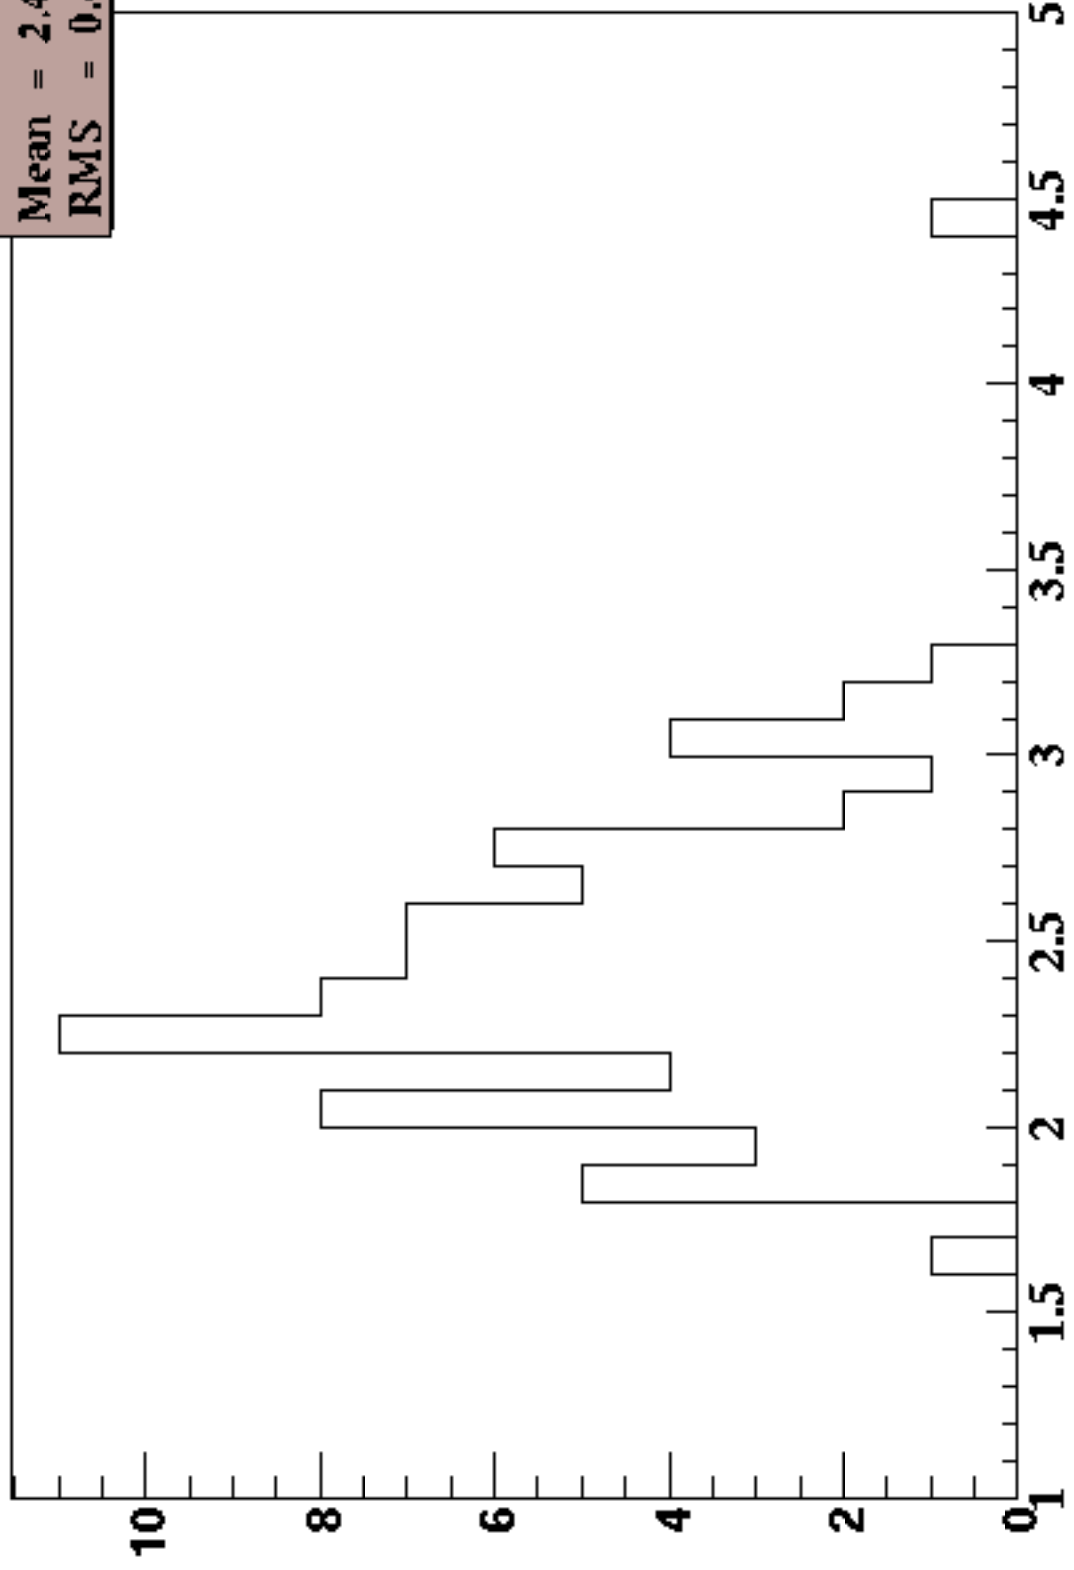

Third EGRET Catalog

$E > 100$ MeV

3rd Egret Catalog: Unidentified Sources DEC > -10 deg

Declination of Egret Units

dec
Nent = 80
Mean = 25.33
RMS = 24.38

Photon Spectral Index

alpha
Nent = 76
Mean = 2.429
RMS = 0.424

95% confidence radius

16

th95
Nent = 80
Mean = 0.6705
RMS = 0.2375

EGR ET unid significance

sig
Nent = 79
Mean = 0.4256
RMS = 0.9647

3EG J2314+4426

Galactic Coordinates

EGRET unids near Galactic Plane