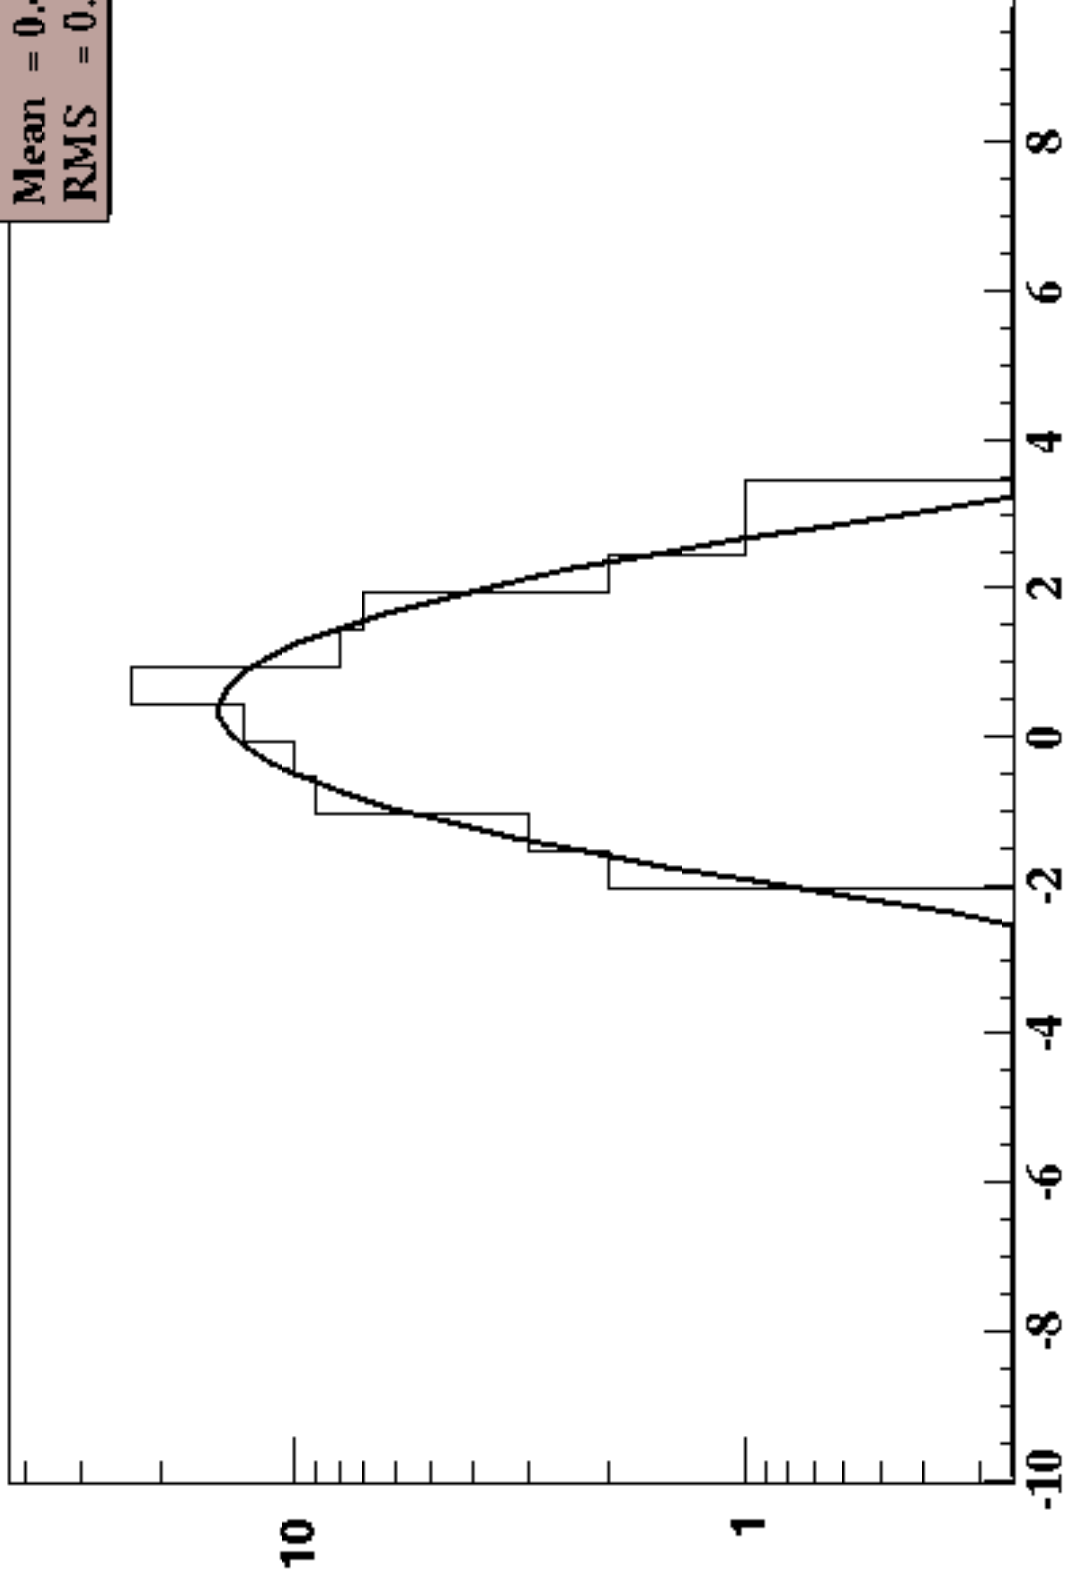

Third EGRET Catalog

$E > 100$ MeV

3rd Egret Catalog: Unidentified Sources DEC > -10 deg

Declination of Egret Units

dec
Nent = 80
Mean = 25.33
RMS = 24.38

Photon Spectral Index

alpha
Nent = 76
Mean = 2.429
RMS = 0.424

95% confidence radius

16

th95
Nent = 80
Mean = 0.6705
RMS = 0.2375

EGR ET unid significance

sig
Nent = 79
Mean = 0.4256
RMS = 0.9647

3EG J2314+4426

Galactic Coordinates

EGRET unids near Galactic Plane