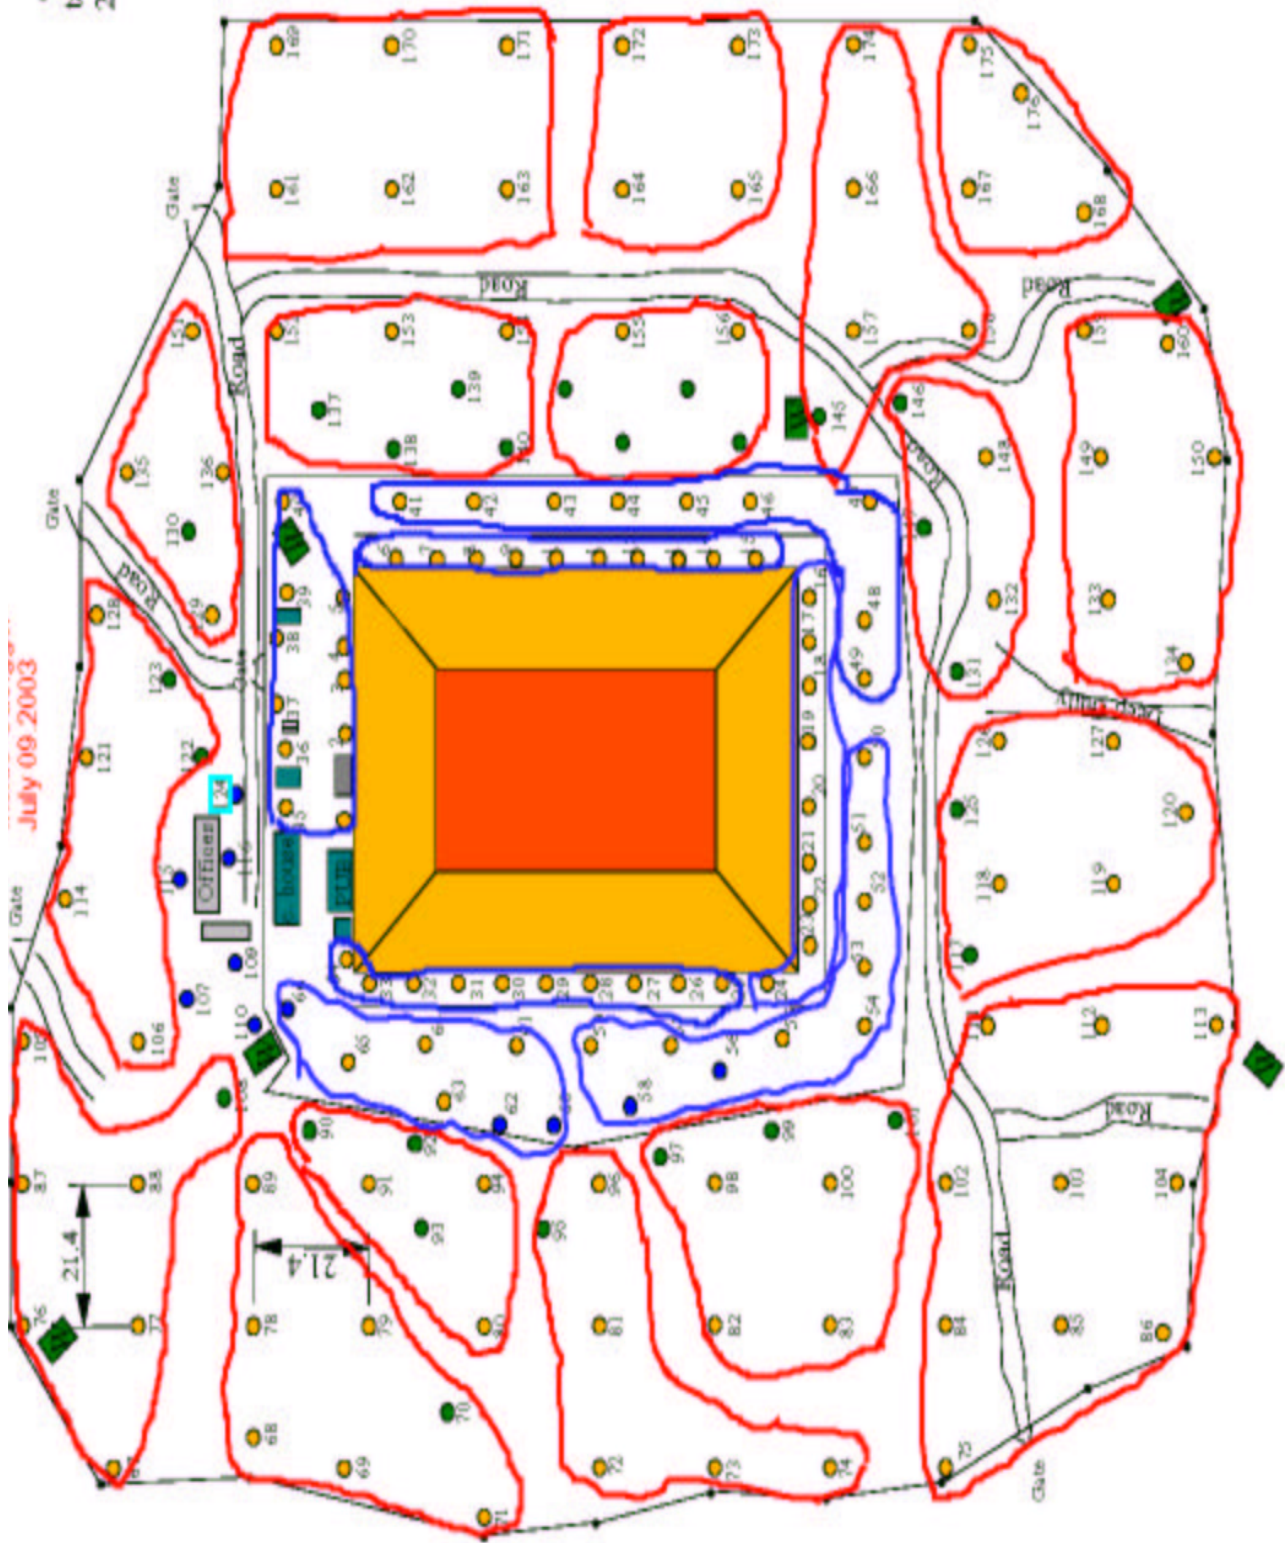

April 30/2003
Outer Fiber Run

66 inner tanks, 83 outer tanks,
26 expansion tanks

Red - old tanks
Blue - new tanks
Green - expansion tanks

July 09 2003

1
b
2

66 inner tanks, 83 outer tanks,
26 expansion tanks

Red - old tanks
Blue - new tanks
Green - expansion tanks

66 inner tanks, 83 outer tanks,
26 expansion tanks

Red - old tanks
Blue - new tanks
Green - expansion tanks