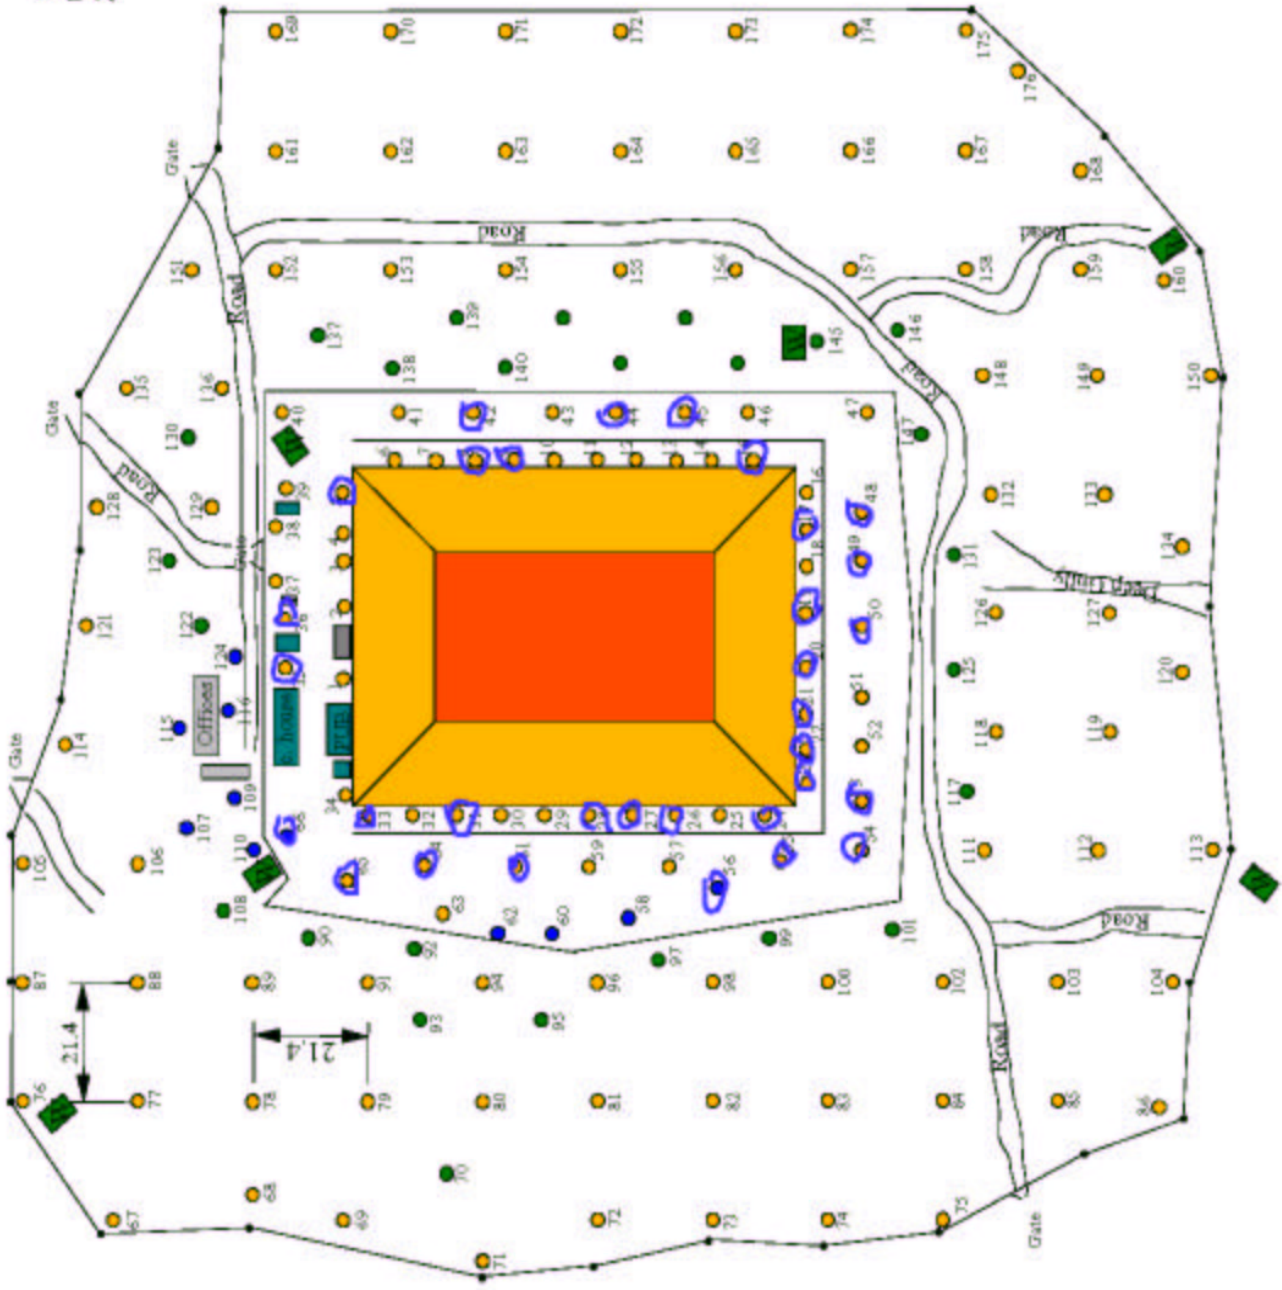

April 30/2003
Outer Fiber Run

66 inner tanks, 83 outer tanks,
26 expansion tanks

Red - old tanks
Blue - new tanks
Green - expansion tanks

July 09 2003

1
b
2

66 inner tanks, 83 outer tanks,
26 expansion tanks

Red - old tanks
Blue - new tanks
Green - expansion tanks

66 inner tanks, 83 outer tanks,
26 expansion tanks

Red - old tanks
Blue - new tanks
Green - expansion tanks