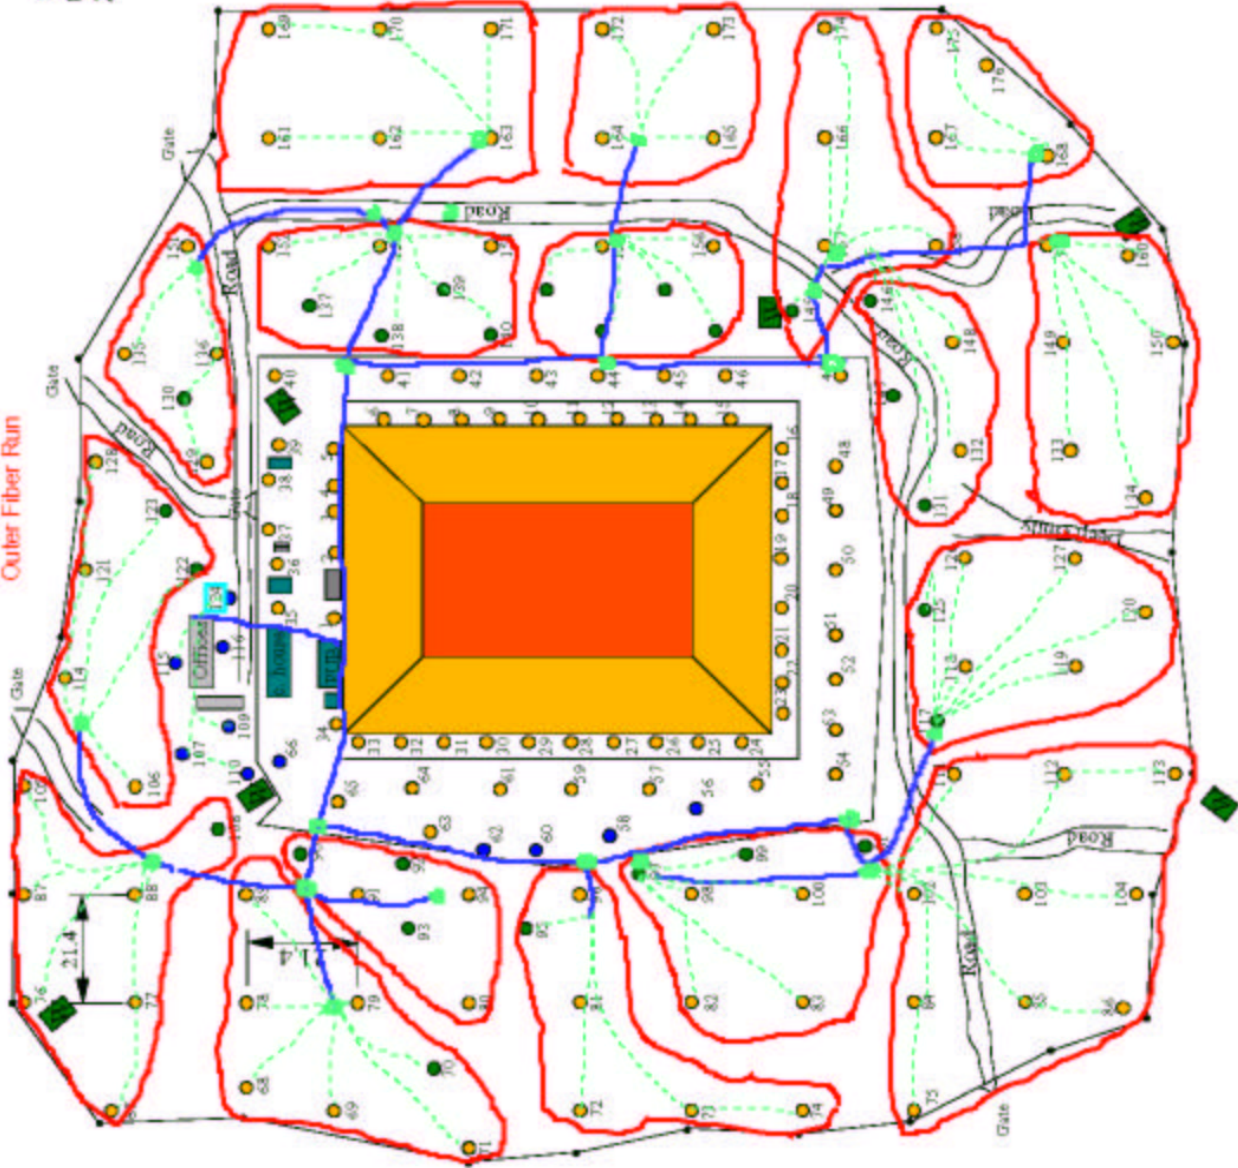

April 30/2003
Outer Fiber Run

66 inner tanks, 83 outer tanks,
26 expansion tanks

Red - old tanks
Blue - new tanks
Green - expansion tanks

July 09 2003

1
b
2

66 inner tanks, 83 outer tanks,
26 expansion tanks

Red - old tanks
Blue - new tanks
Green - expansion tanks

66 inner tanks, 83 outer tanks,
26 expansion tanks

Red - old tanks
Blue - new tanks
Green - expansion tanks